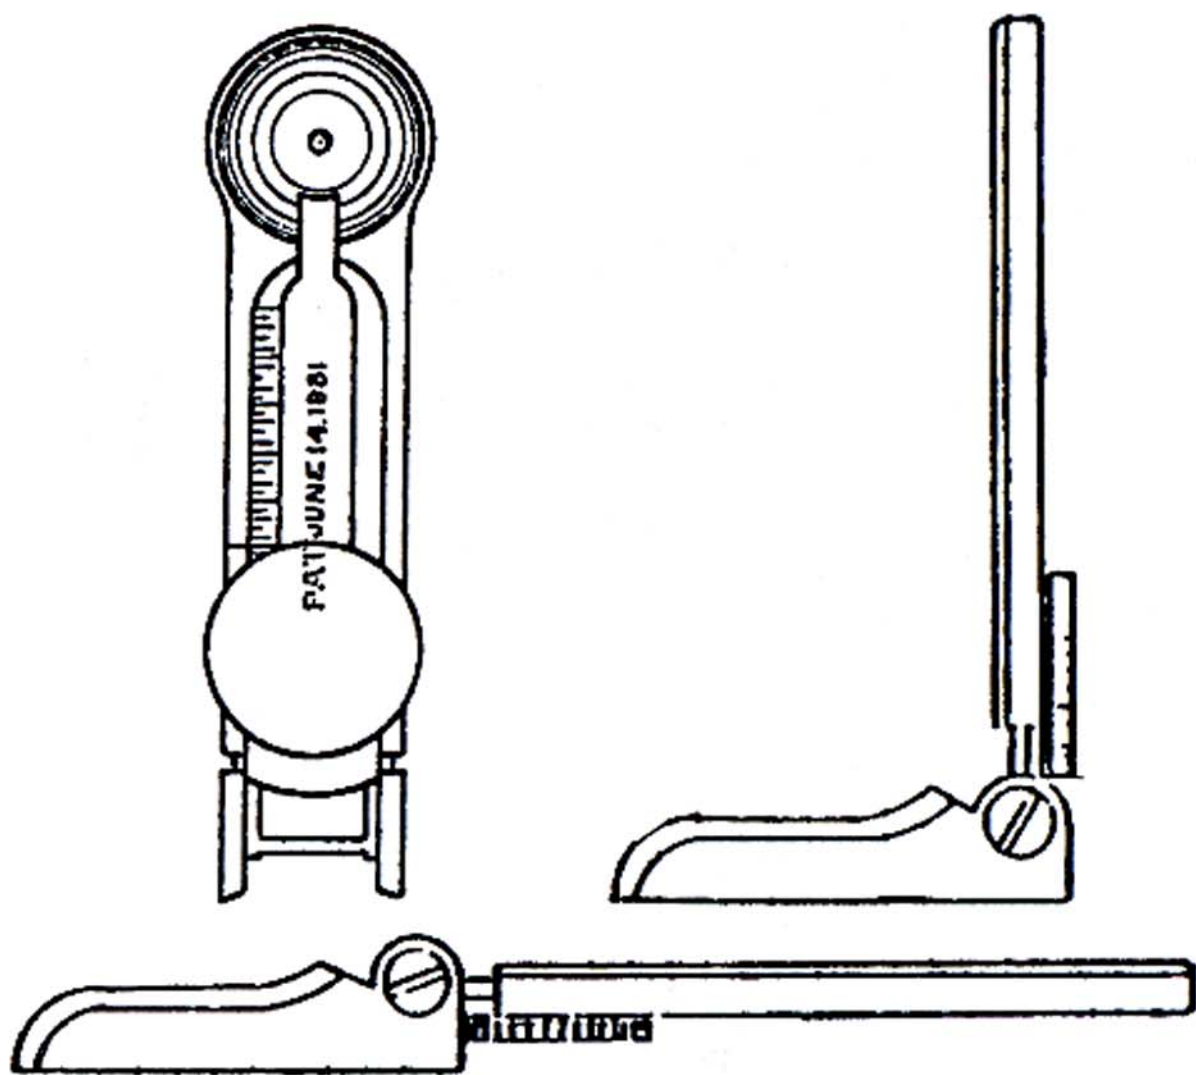

THE WINCHESTER FOLDING PEEP SIGHT.

THIS sight is especially adapted to Model 1873 Sporting Rifles only, and can be carried on the gun without the slightest inconvenience.

CUTS FULL SIZE.

PRICE, \$3.00.

MANUFACTURED BY THE

WINCHESTER

REPEATING ARMS COMPANY,

NEW HAVEN, CONN.

As advised, this peep sight was offered for the 1873 model only. Some experimental sights were made using the Bayes patent, which was issued for this sight. Winchester had worked with Bayes in the past, and produced some 1866 models using Bayes patent for a dust cover.

SIGHT 62B

MODEL 1873 FOLDING PEEP - LONG LEAF

MOD. 1873

11/13/30-MOD. 1873 NOT IN THE LINE

3/2/32-PROVIDES FOR OBSOLESCING THIS SIGHT
OLD NUMBER 98.